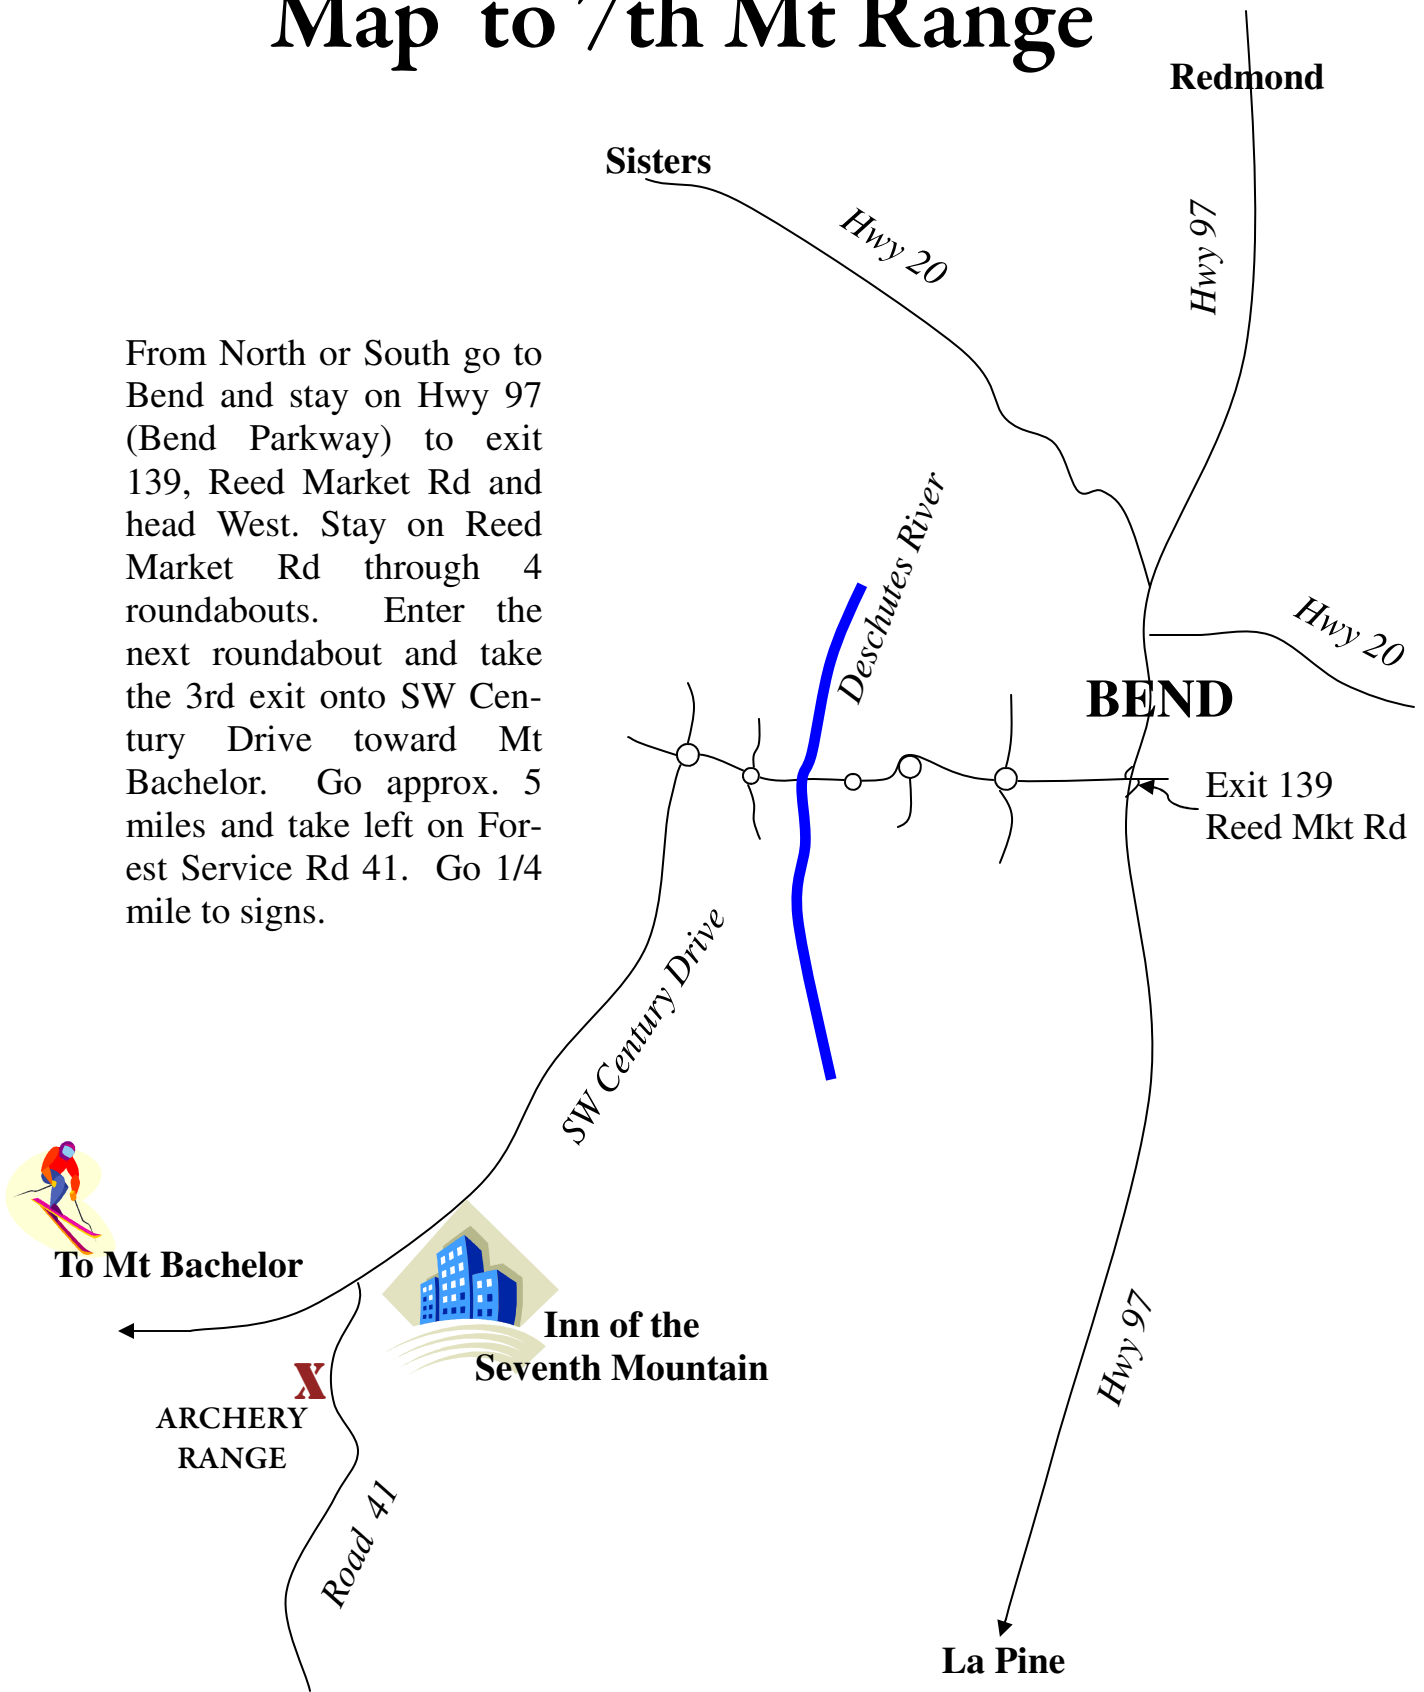

Map to 7th Mt Range

From North or South go to Bend and stay on Hwy 97 (Bend Parkway) to exit 139, Reed Market Rd and head West. Stay on Reed Market Rd through 4 roundabouts. Enter the next roundabout and take the 3rd exit onto SW Century Drive toward Mt Bachelor. Go approx. 5 miles and take left on Forest Service Rd 41. Go 1/4 mile to signs.

To Mt Bachelor

ARCHERY RANGE

Road 41

Inn of the Seventh Mountain

La Pine